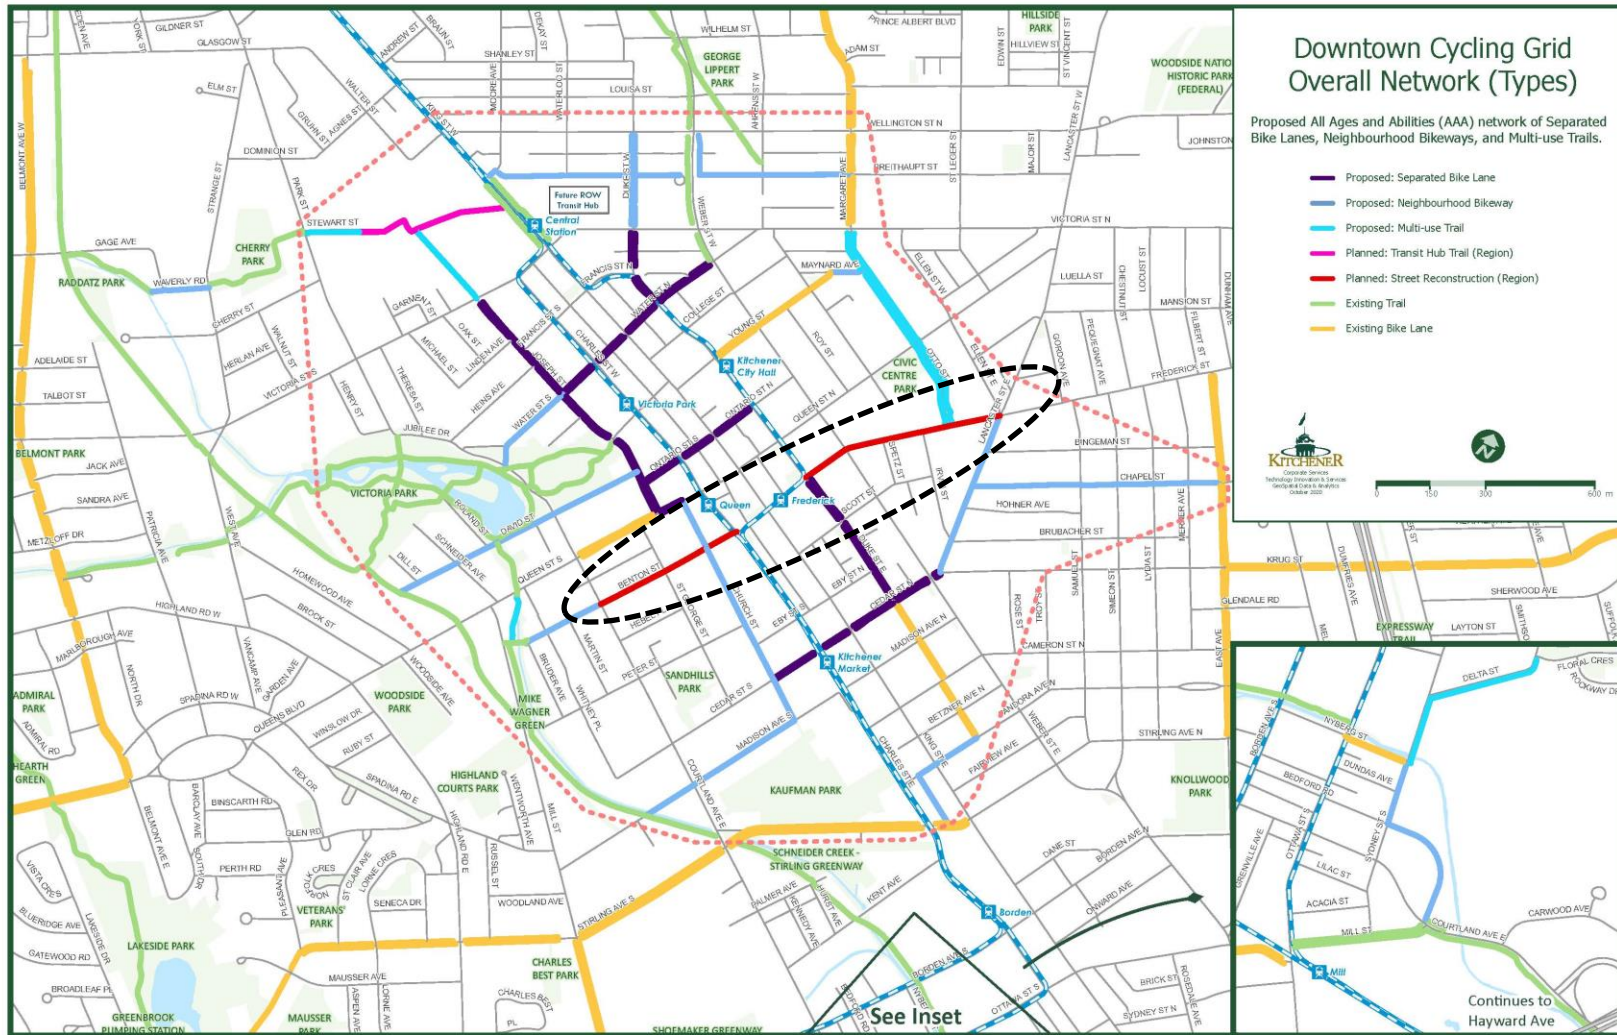

Appendix A: Downtown Cycling Grid Overall Network

Map showing the cycling network in Downtown Kitchener. All roads where a separated bike lane, multi-use trail, neighbourhood bikeway shown as existing or proposed in various roadway.