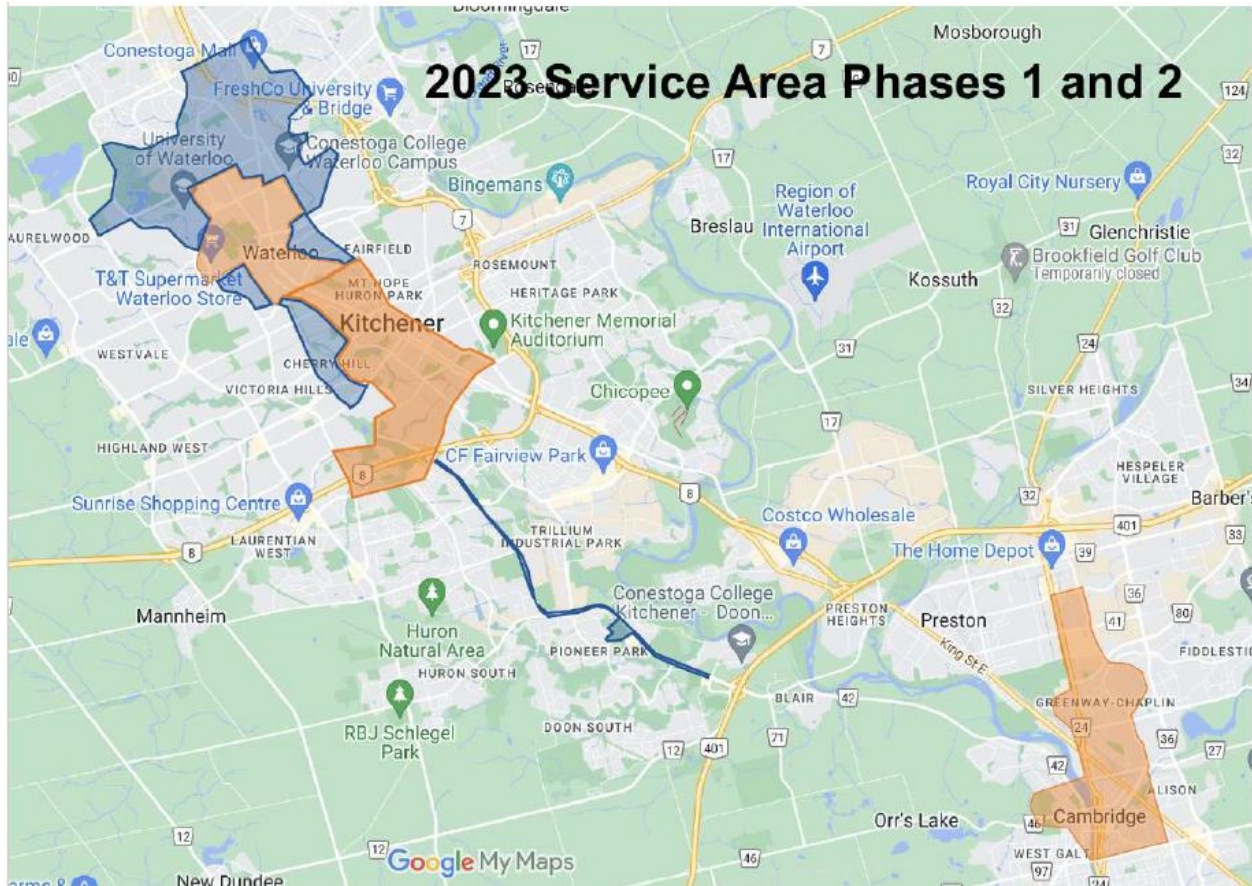

Appendix B – Map of 2023 Service Area

The areas in orange represent the initial service area at the time of launch, with the areas in blue showing the expansions to the service area that occurred over the 2023 riding season.