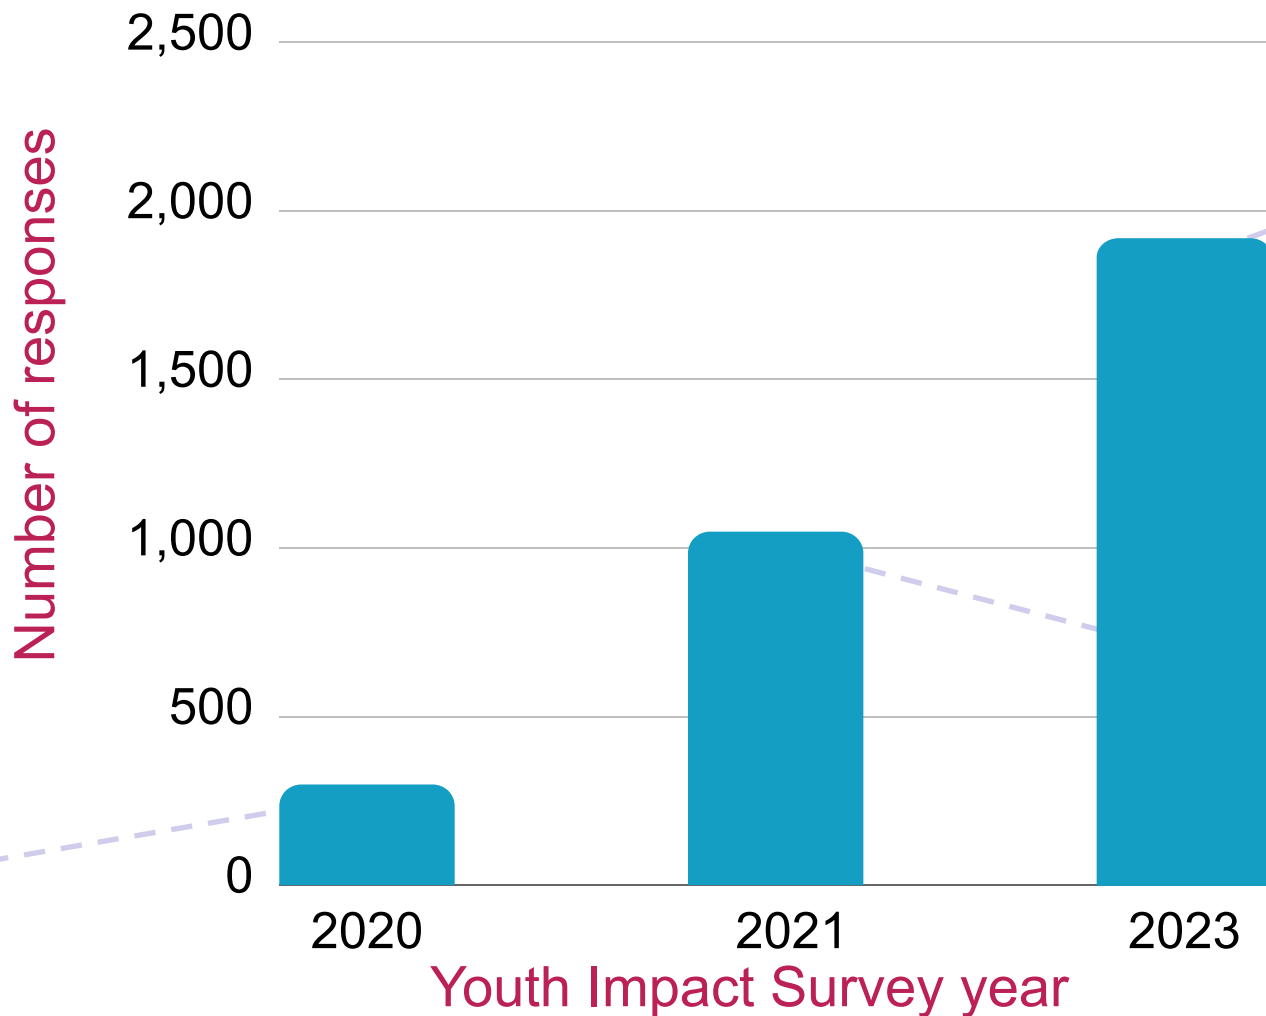

YOUTH IMPACT SURVEY

RESPONSES OVER TIME

Pilot year
297
responses

12 Youth
Ambassadors
1,867
responses

3 Youth
Connectors
1,047
responses